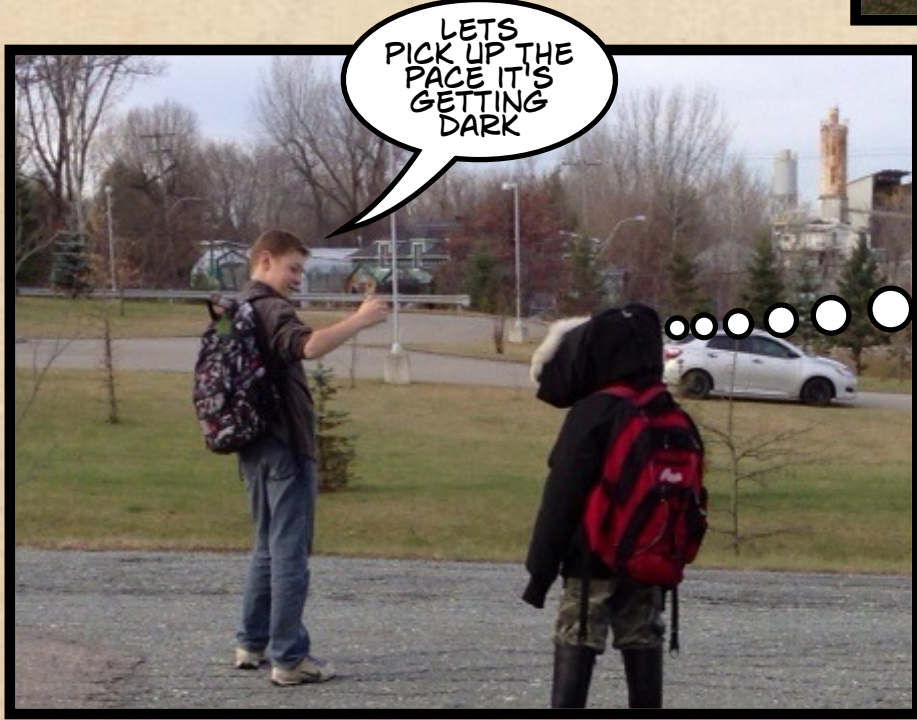

# ELECTRICAL CUTS

WE WERE ALL WAITING FOR IT TO HAPPEN... THEN IT DID

PEOPLE RUNNING IN THE STREET WITH FEAR.

NO ONE KNEW WHAT TO DO BUT I DID...

TURN ON THE POWER

WE LEAVE IN THE MORNING

WE DID NOT KNOW WHAT WAS AHEAD OF US!

WHERE ARE WE GOING ZAC

WE'RE GOING TO GET SOME POWER FOR THE CITY

LETS PICK UP THE PACE IT'S GETTING DARK

I CAN'T GO MUCH FURTHER

THEY HAD CUT OFF THE BRIDGE FOR NO ENTRY OR EXIT

WOW THEY REALLY DID THE NUMBER ON IT

HERE WE ARE

WE FOUND IT EASY AND ENTERED WITH CAUTION

WE READ THE MAP ON THE BACK OF THE DOOR AND IT SAID IT WAS IN THE BASEMENT

THE POWER SWITCH

SO WE FLIPPED IT AND ON WENT THE POWER

NOOOOOOO  
OOOOOOO

THAT'S WHEN SHE WAS DRAGGED AWAY